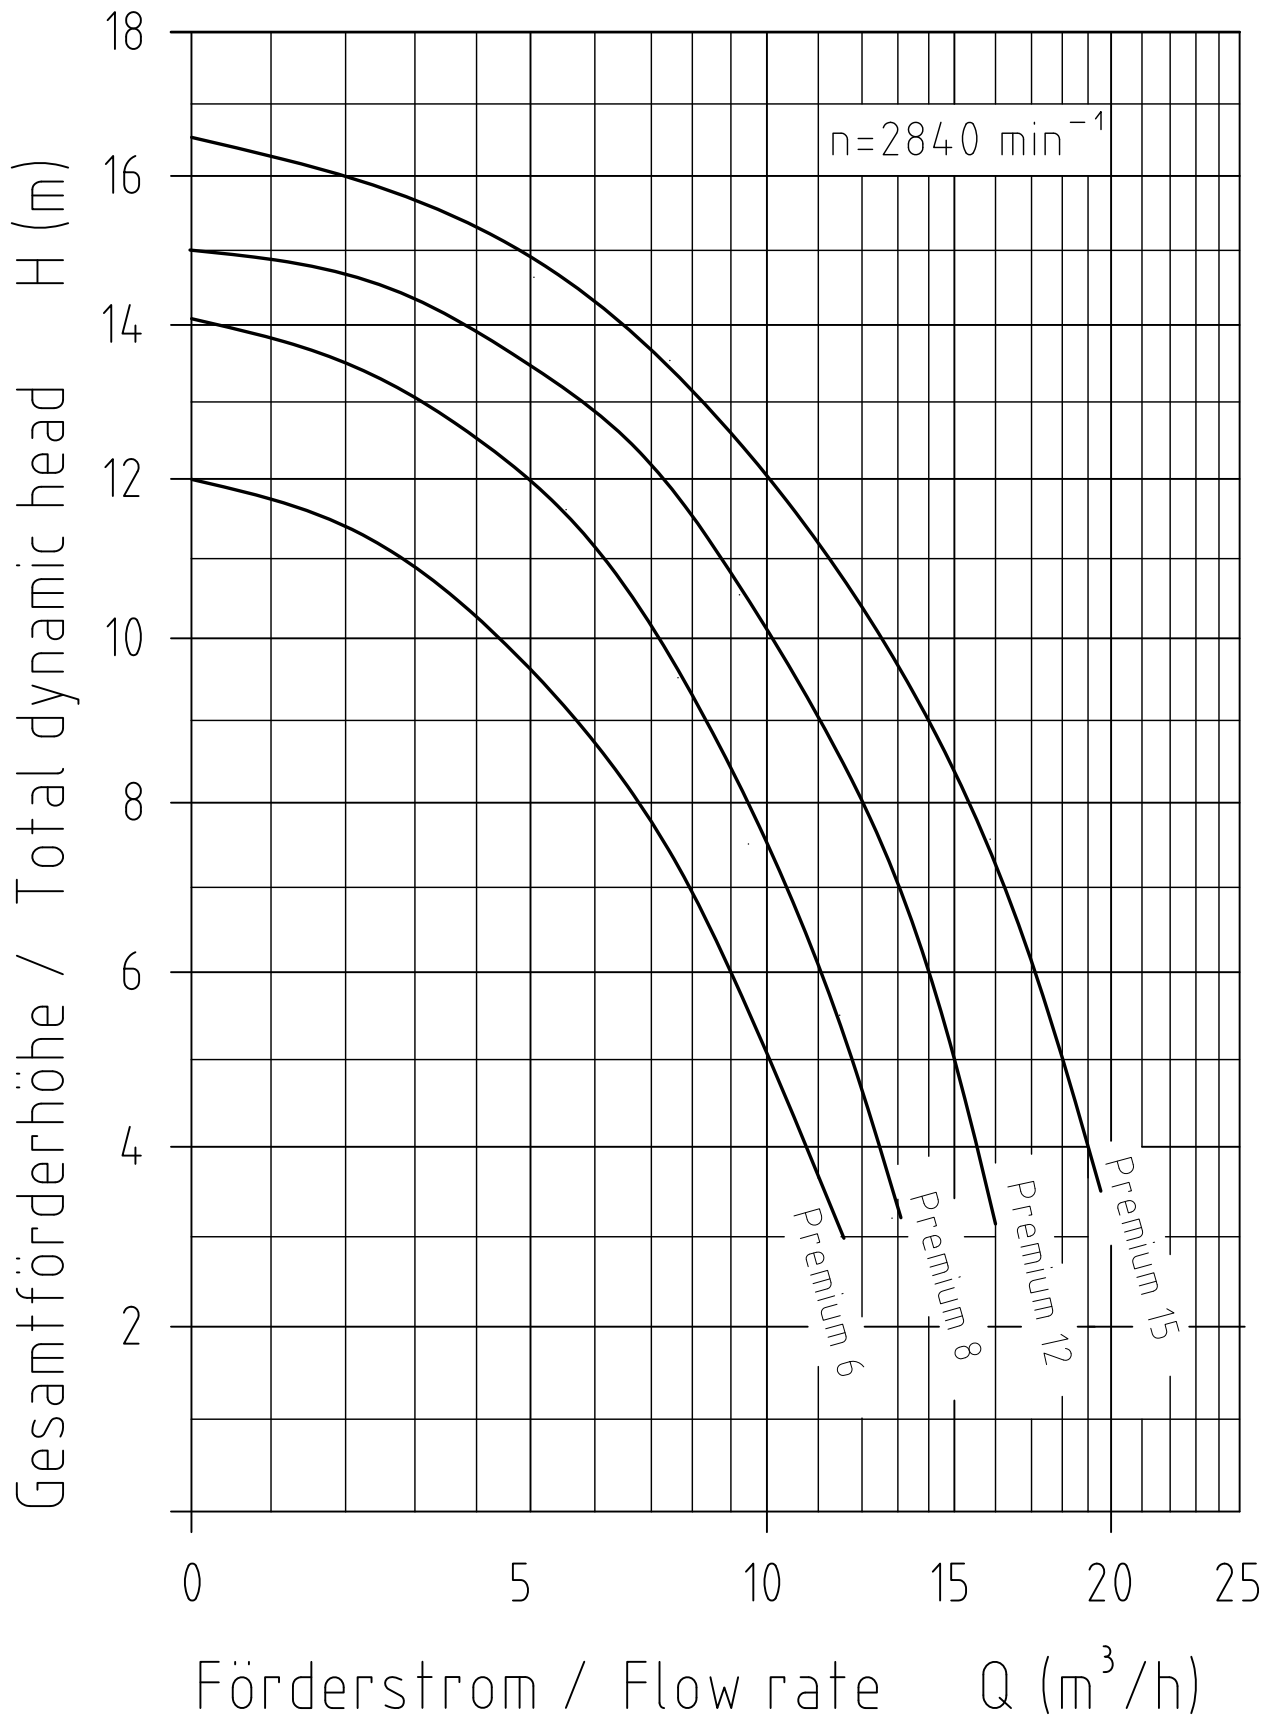

Swim-tec Super-Pump Premium

KL72.50.103

08.03.2012 B.I.